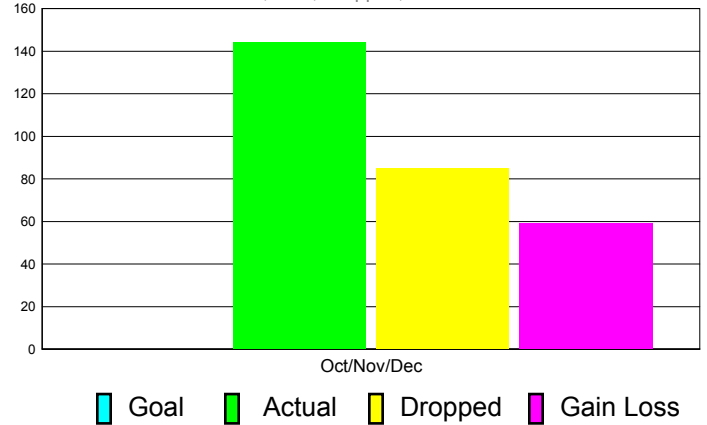

Membership Results 2011-2012

Goal, New, Dropped, Gain/Loss