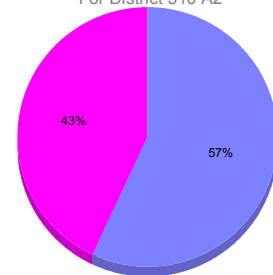

**Membership Results
2011-2012**

**Membership
2010-2011**

Month	Net Memb Goal	Actual New Memb	Actual Dropped Memb	Gain/Loss of Memb	Gain/ Loss of Memb
Oct/Nov/Dec	0	144	85	59	98
Totals	0	144	85	59	98

Membership Results 2011-2012

Goal, New, Dropped, Gain/Loss

Comparison of Membership Gain/Loss

Current Year Compared to the Previous Year

Gender Comparison 2010-2011

For District 310 A2

Oct/Nov/Dec
■ Male ■ Female